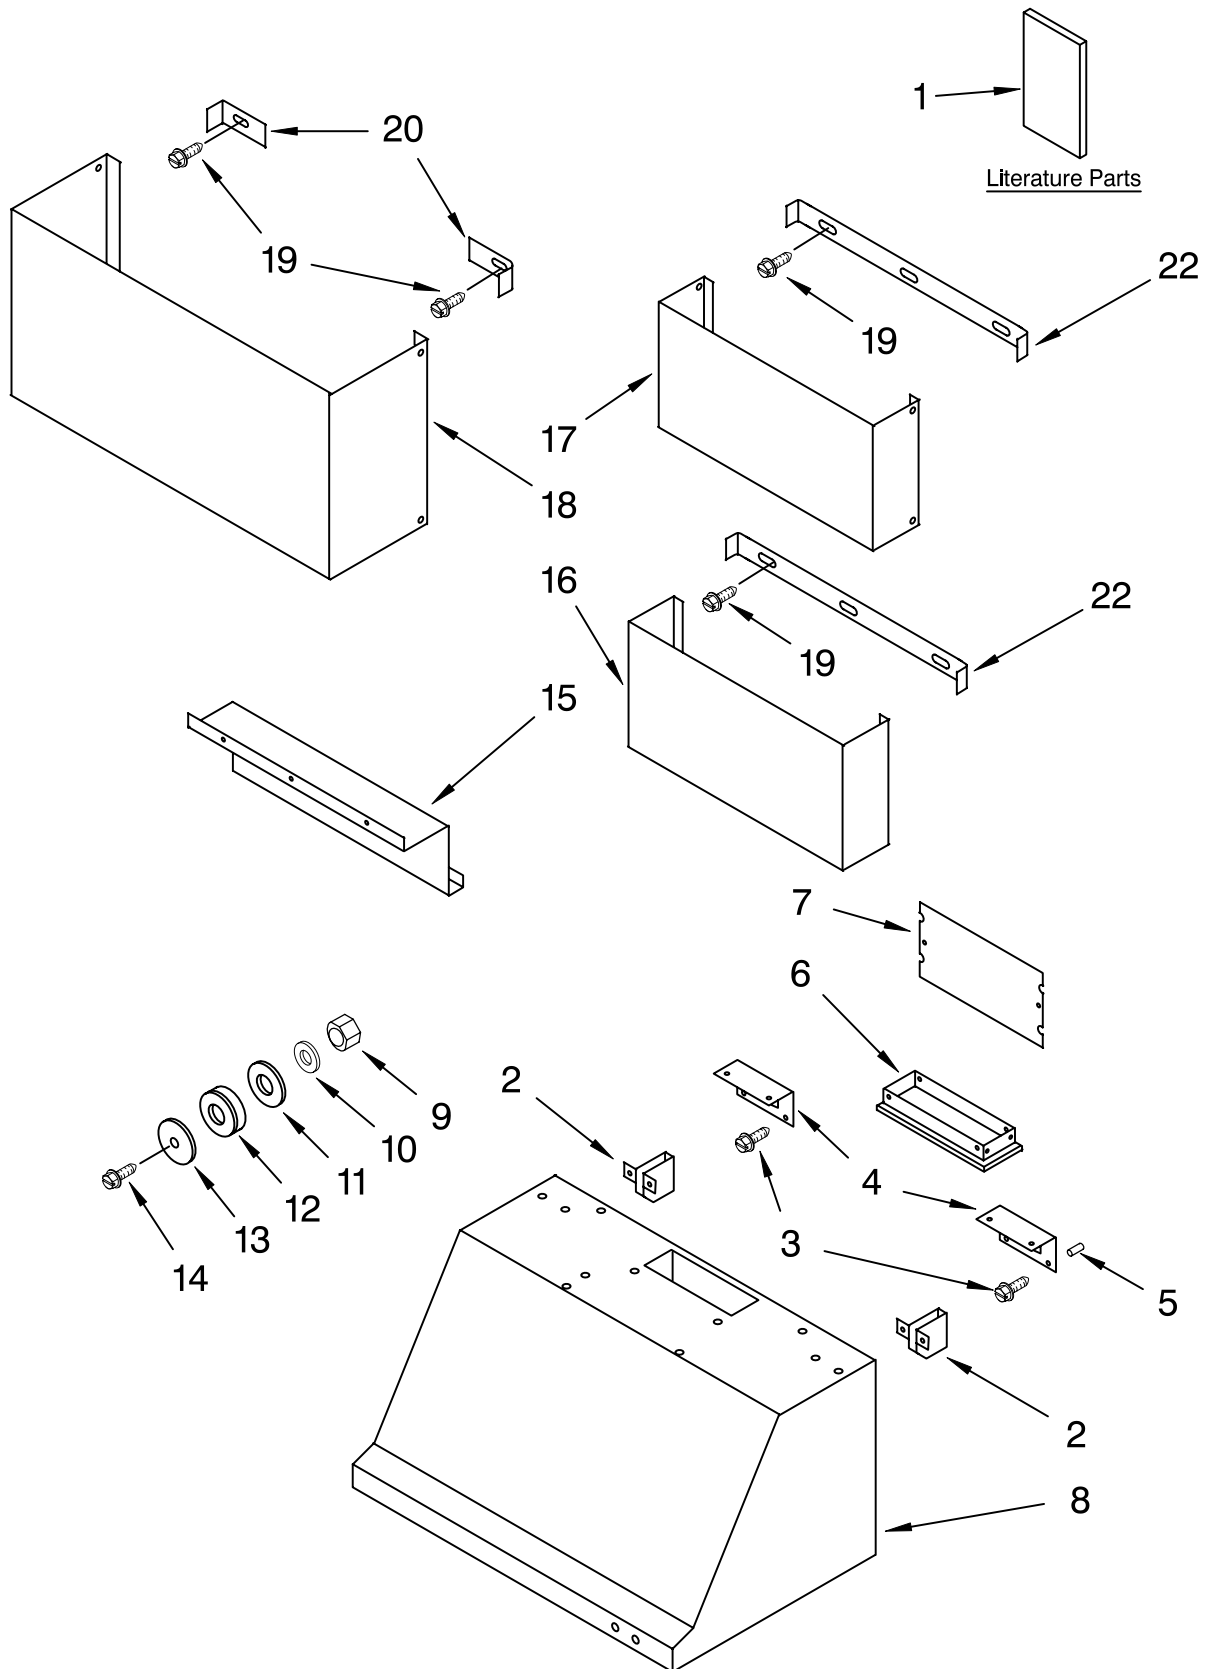

For Model: KWCU300LSS1
(Stainless)

FOR ORDERING INFORMATION REFER TO PARTS PRICE LIST

HOOD PARTS

For Model: KWCU300LSS1
(Stainless)

Illus. No.	Part No.	DESCRIPTION
1		Literature Parts
	9763385	Use & Care Guide
	8189631	Wiring Diagram
2	8189612	Bracket, Hood
3	8189611	Screw
4	8189610	Bracket, Mounting
5	4360318	Grommet
6	4360001	Damper
7	4360190	Cover, Exhaust
8	8190472	Hood
9	8189600	Nut
10	4360158	Washer
11	8189601	Plate (Rubber)
12	8189602	Transformer, 120V
13	8189603	Plate (Nylon)
14	4360310	Screw
15	8190471	Support, Back
16	8189605	Chimney, Lower
17	8189606	Chimney, Upper
18	8189992	Chimney, 30"
19	4360320	Screw
20	8189608	Bracket, Chimney
22	8189609	Bracket, Upper

FOR ORDERING INFORMATION REFER TO PARTS PRICE LIST